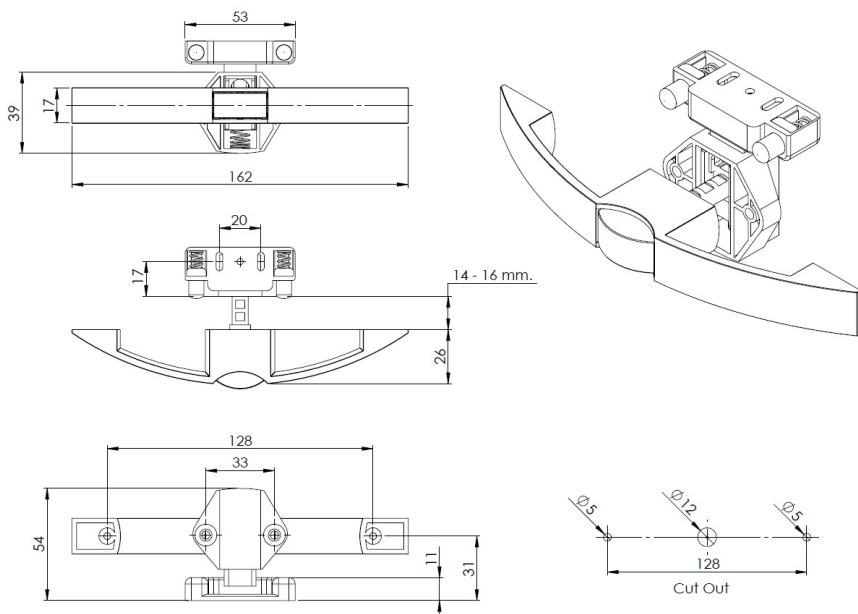

PRODUCT SHEET

Description:

Slam Lock Handle "RV", 14-16mm, cc:128mm,BLK, Zamak Handle & Grey ABS Housing, Incl. Grey ABS Striker W/Spring Tension

Item number:

14.03.071-0

Units	Box	Carton	HS Code	Barcode
Pcs.	10	100	8301300000	 5704866513005