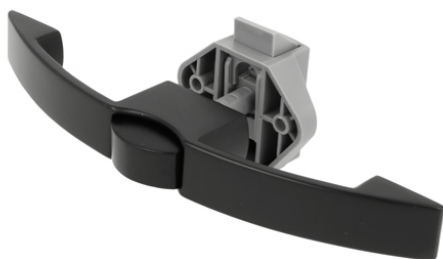

PRODUCT SHEET

Description:

Slam Lock Handle "RV", 14-16mm, cc:128mm,BLK, Zamak Handle & Grey ABS Housing, Incl. Grey ABS Striker W/Spring Tension

Item number:

14.03.071-0

Units	Box	Carton	HS Code	Barcode
Pcs.	10	100	8301300000	 5704866513005